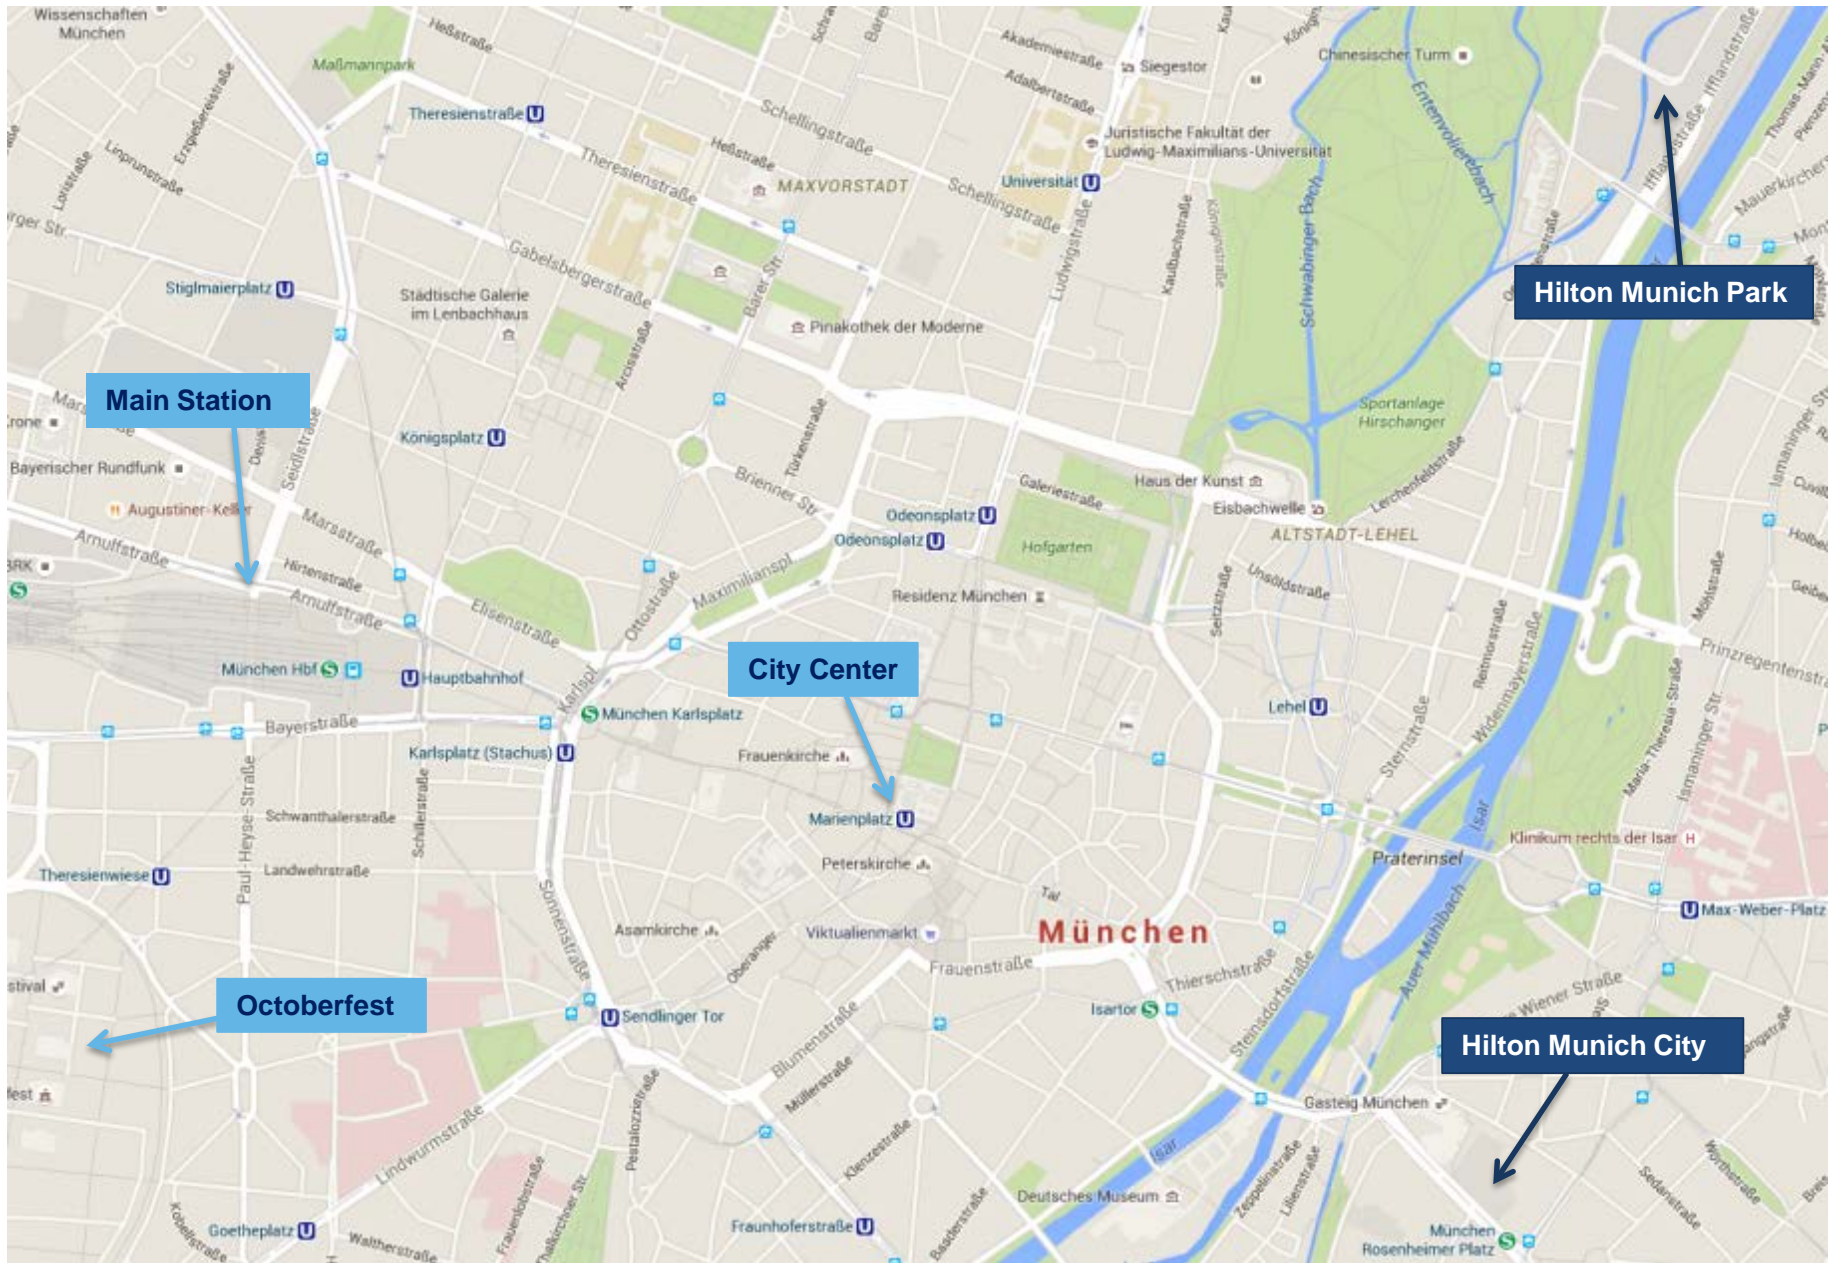

Main Station

City Center

Octoberfest

Hilton Munich Park

Hilton Munich City