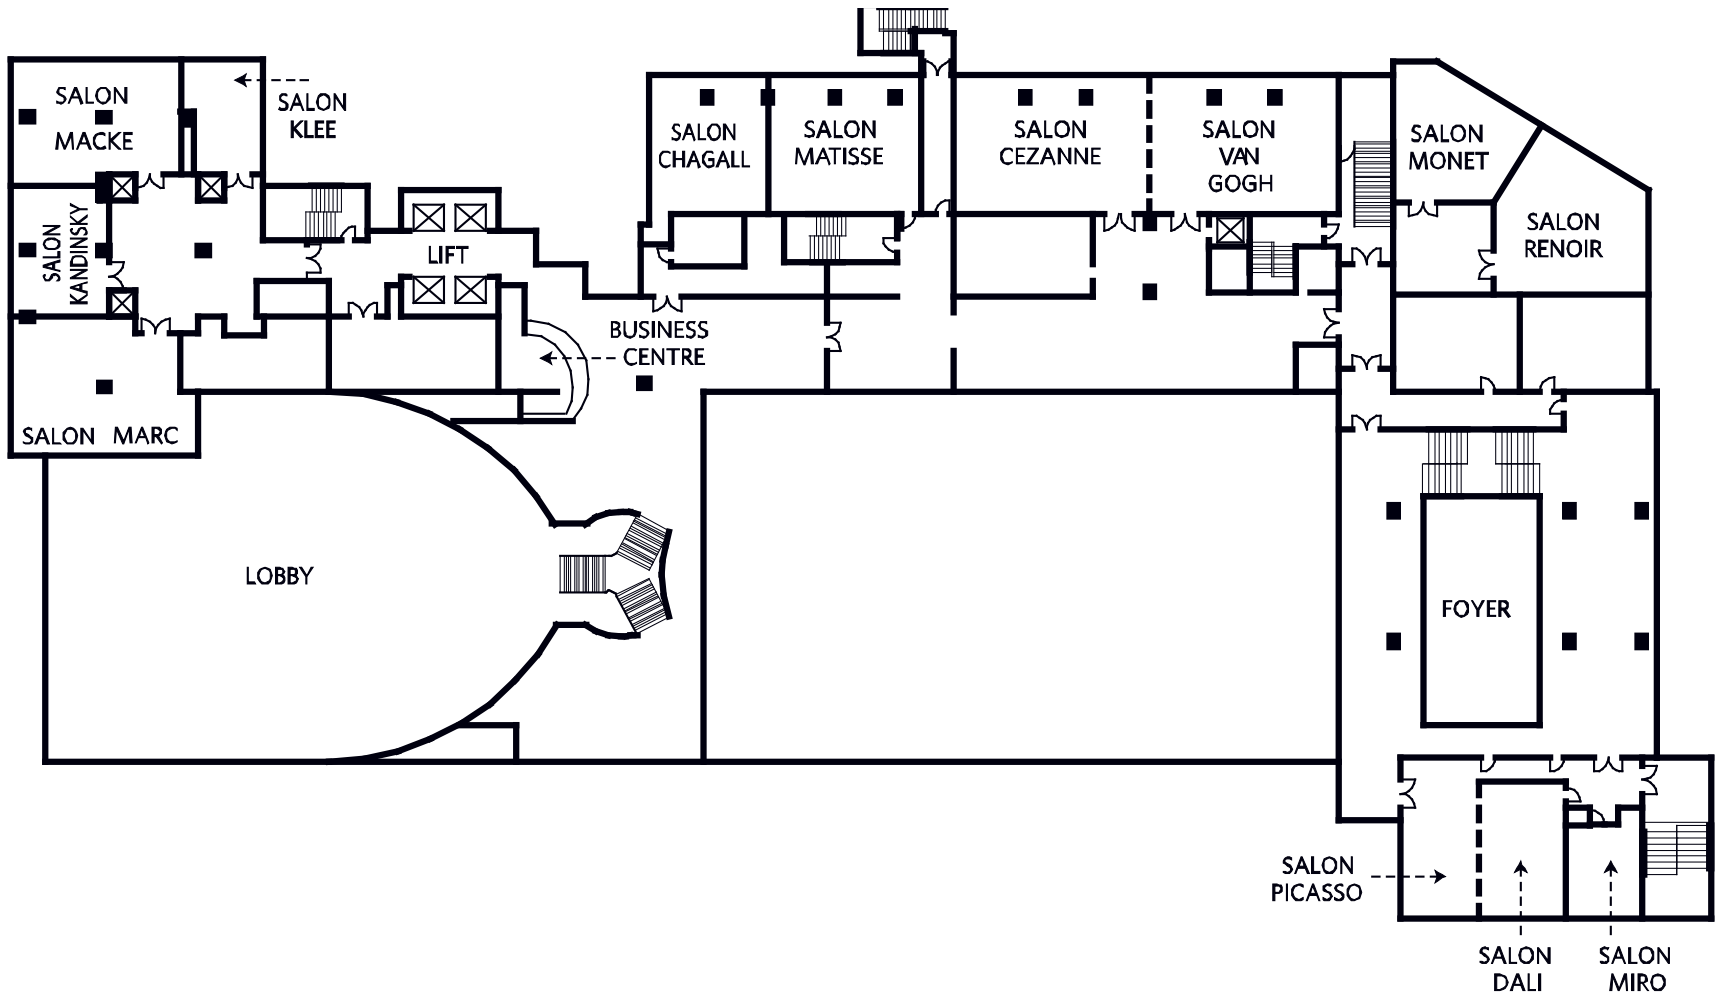

HILTON MUNICH PARK FLOOR PLAN GROUND FLOOR

HILTON MUNICH PARK

CAPACITY MEZZANINE

Room	Size	The	Parl	U	Bdr	Rec	Gala	Cab
Salon Picasso	43m ² / 462ft ²	50	30	21	21	30	30	18
Salon Dali	39m ² / 419ft ²	30	24	15	14	25	20	12
Salons Picasso / Dali	78m ² / 839ft ²	80	54	30	30	55	60	36
Salon Miro	26m ² / 279ft ²	20	12	-	10	12	10	6
Salon Renoir	76m ² / 818ft ²	60	45	25	25	50	50	30
Salon Monet	50m ² / 538ft ²	40	32	20	20	35	40	24
Salon van Gogh	102m ² / 1,097ft ²	70	45	30	30	70	70	42
Salon Cezanne	100m ² / 1,076ft ²	90	54	30	30	70	80	48
Salons Cezanne / van Gogh	202m ² / 2,174ft ²	185	110	50	50	180	150	90
Salon Matisse	80m ² / 861ft ²	70	36	30	30	45	50	35
Salon Chagall	60m ² / 645ft ²	60	21	15	15	35	30	28
Salon Marc	80m ² / 861ft ²	-	-	-	18	-	-	-
Salon Kandinsky	52m ² / 559ft ²	-	-	-	18	-	-	-
Salon Macke	80m ² / 861ft ²	-	-	-	18	-	-	-
Salon Klee	32m ² / 344ft ²	-	-	-	14	-	-	-

HILTON MUNICH PARK FLOOR PLAN MEZZANINE

HILTON MUNICH PARK FLOOR PLAN 15th FLOOR

FOOD & DRINKS

TASTY FOOD OPTIONS AND REFRESHING DRINKS

HILTON MUNICH PARK TIVOLI RESTAURANT

Enjoy international and local favorites with a lovely view of the Eisbach