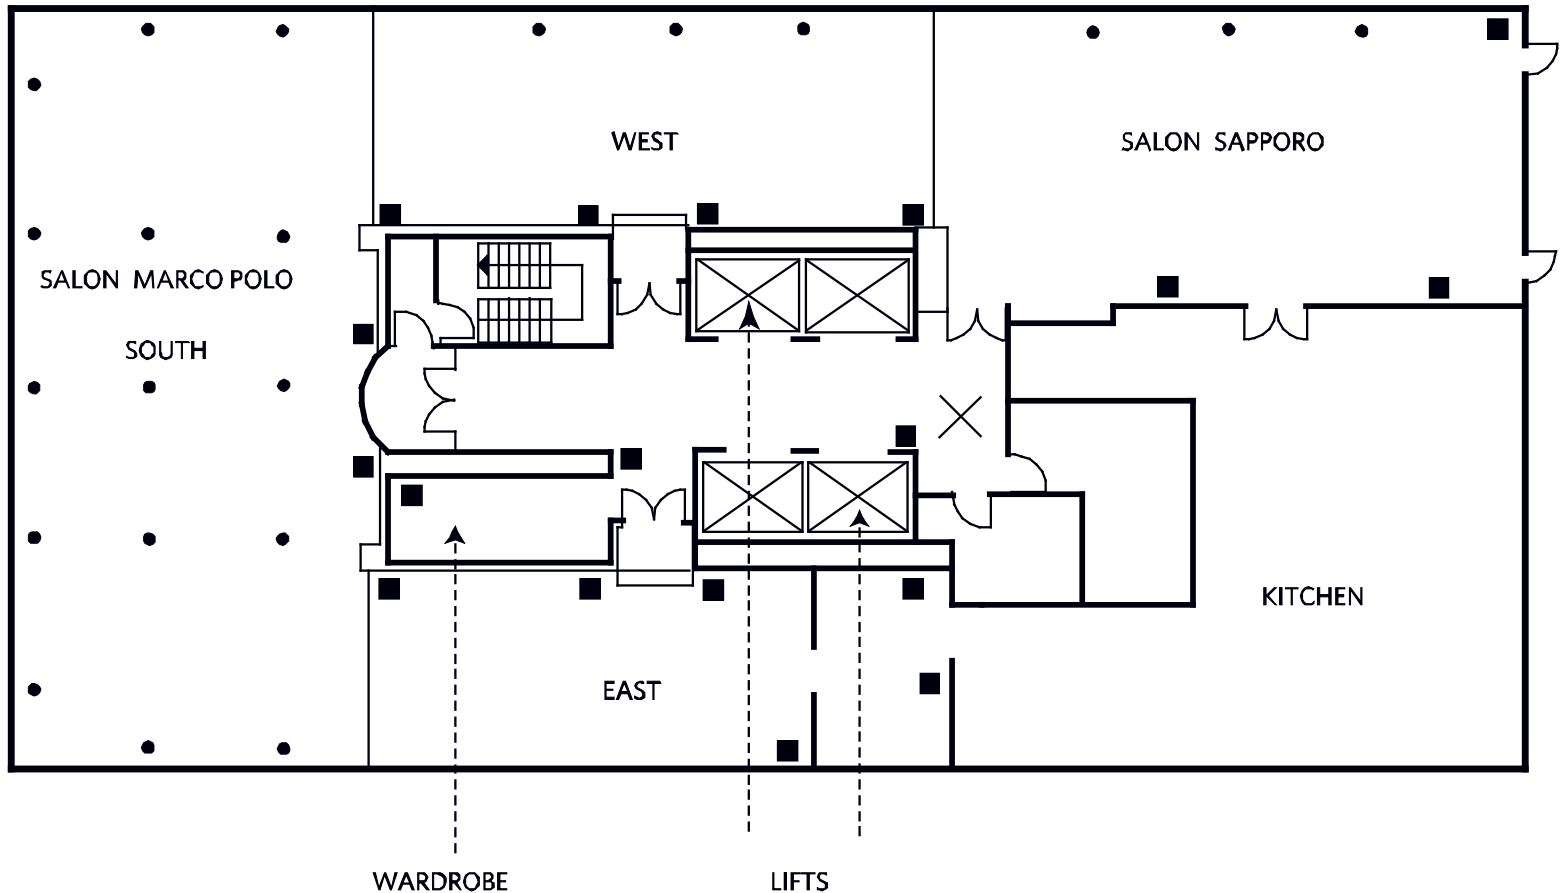

HILTON MUNICH PARK FLOOR PLAN GROUND FLOOR

HILTON MUNICH PARK

CAPACITY MEZZANINE

Room	Size	The	Parl	U	Bdr	Rec	Gala	Cab
Salon Picasso	43m ² / 462ft ²	50	30	21	21	30	30	18
Salon Dali	39m ² / 419ft ²	30	24	15	14	25	20	12
Salons Picasso / Dali	78m ² / 839ft ²	80	54	30	30	55	60	36
Salon Miro	26m ² / 279ft ²	20	12	-	10	12	10	6
Salon Renoir	76m ² / 818ft ²	60	45	25	25	50	50	30
Salon Monet	50m ² / 538ft ²	40	32	20	20	35	40	24
Salon van Gogh	102m ² / 1,097ft ²	70	45	30	30	70	70	42
Salon Cezanne	100m ² / 1,076ft ²	90	54	30	30	70	80	48
Salons Cezanne / van Gogh	202m ² / 2,174ft ²	185	110	50	50	180	150	90
Salon Matisse	80m ² / 861ft ²	70	36	30	30	45	50	35
Salon Chagall	60m ² / 645ft ²	60	21	15	15	35	30	28
Salon Marc	80m ² / 861ft ²	-	-	-	18	-	-	-
Salon Kandinsky	52m ² / 559ft ²	-	-	-	18	-	-	-
Salon Macke	80m ² / 861ft ²	-	-	-	18	-	-	-
Salon Klee	32m ² / 344ft ²	-	-	-	14	-	-	-

HILTON MUNICH PARK FLOOR PLAN MEZZANINE

HILTON MUNICH PARK FLOOR PLAN 15th FLOOR

FOOD & DRINKS

TASTY FOOD OPTIONS AND REFRESHING DRINKS

HILTON MUNICH PARK TIVOLI RESTAURANT

Enjoy international and local favorites with a lovely view of the Eisbach