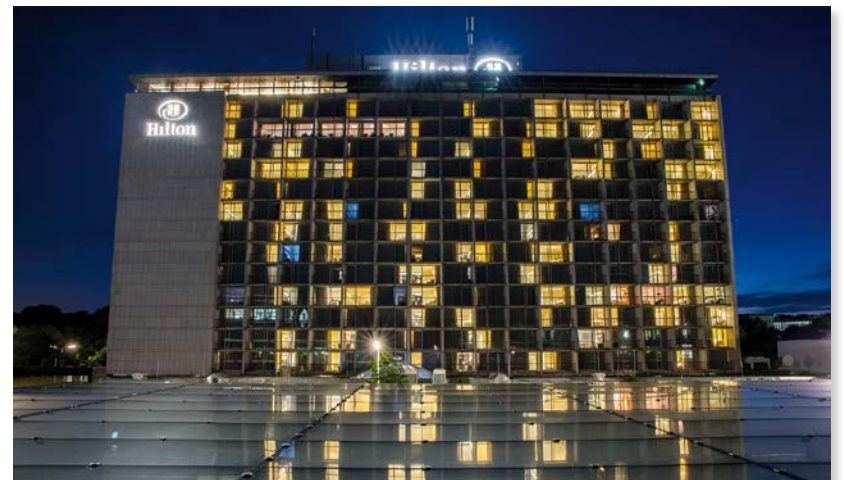

HILTON MUNICH PARK FACTS & FIGURES

FIGURES

- 484 Rooms & Suites
- 21 Conference Rooms
- 250 Parking Spaces
- Tivoli Restaurant
- Eisbach Terrace – summer terrace serving high quality food and drinks
- People's Lounge – lobby, snacks and drinks
- People's Bar